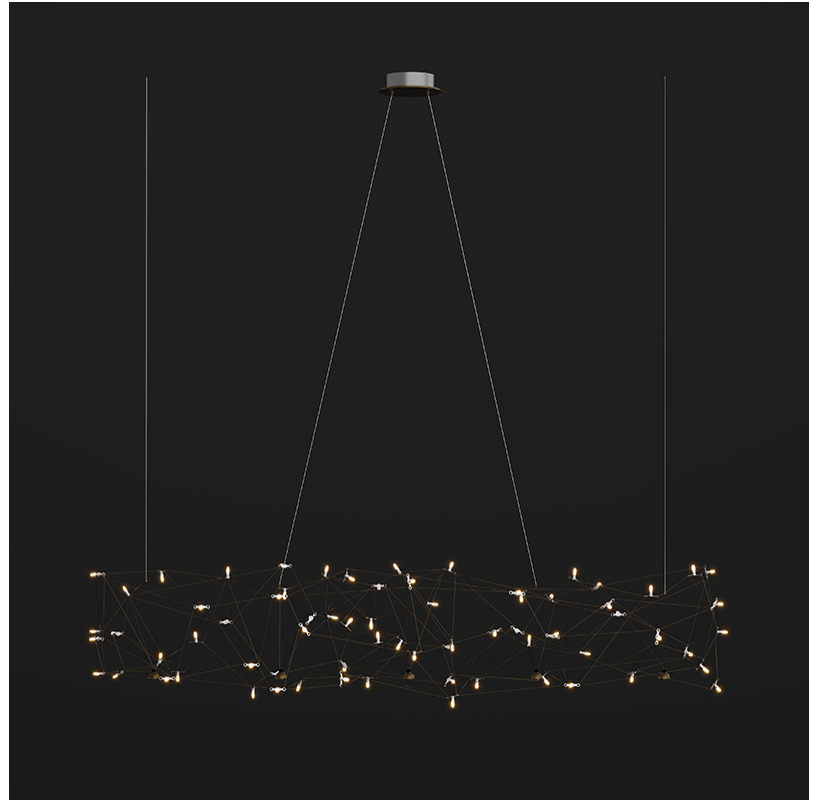

1. To build a product code in our configurator select the specify button on the base model # product page
2. To build a manual product code on this datasheet choose from the options listed below in blue font and add the suffix to the base model #

GENERAL

Series: Universe Abstract
Brand: Quasar
Division: Design
Mounting Type: Suspension
Mounting Location: Ceiling
Subcategory: Ambient

PHYSICAL

Shape: Abstract
Length (mm): 2000
Length (in): 78 ¾
Width (mm): 500
Width (in): 19 11/16
Height (mm): 400
Height (in): 15 ¾
Max. Overall Height (mm): 2000
Max. Overall Height (in): 78 ¾
Light Distribution: Omnidirectional
Weight (kg): 4.5
Weight (lbs): 9.9
[Fixture Finish: NIC / BRA / BBR](#)
Fixture Material: Metal
Upon Request: Custom Sizes

ELECTRICAL

Number of Lamps: 70
Lamp Type: LED Retrofit
Input Wattage (W): 23.1
Bulb Included: Bulb Included
Max. Wattage Per Lamp (W): 0.33
Lamp Base: E10
[Dimming: Non-Dimming / Phase Dimming (120vac Only)](#)
Driver Included: Yes
Driver Location: Integrated
Driver Type: Constant Voltage - 120/277Vac
Driver Class: Class 2
Input Voltage (V): 120 - 277
Output Voltage (V): 12
Lamp Voltage (V): 12
Upon Request: (Not included - see components) Integral: 0-10Vdc dimming

LED

[Color Temperature (°K): 2600 / 3000 / 3500](#)
Max. Delivered Lumen (lm): 1610 (2600K)
CRI: >90 CRI
Lamp Life (hrs): 50000

OPTICAL

RATINGS AND CERTIFICATIONS

Certified By: Certified for North American Standards
IP rating: IP20