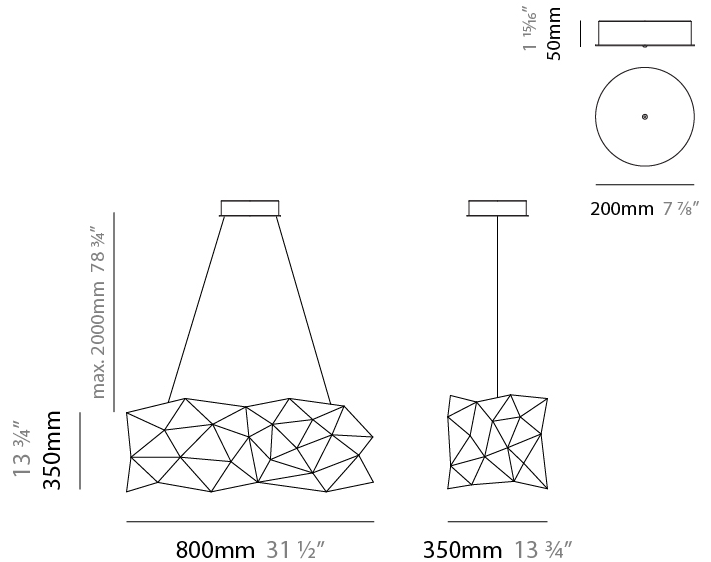

base number   LED Dimming   Color Temperature   Finish Options

1. To build a product code in our configurator select the specify button on the base model # product page
2. To build a manual product code on this datasheet choose from the options listed below in blue font and add the suffix to the base model #

GENERAL

Series: Universe Abstract
Brand: Quasar
Division: Design
Mounting Type: Suspension
Mounting Location: Ceiling
Subcategory: Ambient

PHYSICAL

Shape: Abstract
Length (mm): 800
Length (in): 31 1/2
Width (mm): 350
Width (in): 13 3/4
Height (mm): 350
Height (in): 13 3/4
Max. Overall Height (mm): 2000
Max. Overall Height (in): 78 3/4
Light Distribution: Omnidirectional
Fixture Finish: [NIC / BRA / BBR](#)
Fixture Material: Metal
Upon Request: Custom Sizes

ELECTRICAL

Number of Lamps: 35 + 1
Lamp Type: LED Retrofit
Input Wattage (W): 18.55
Bulb Included: Bulb Included
Max. Wattage Per Lamp (W): 0.33 + 7
Lamp Base: E10 + GU10
Dimming: [Non-Dimming / Phase Dimming (120vac Only)](#)
Driver Included: Yes
Driver Location: Integrated
Driver Type: Constant Voltage - 120/277Vac
Driver Class: Class 2
Input Voltage (V): 120 - 277
Output Voltage (V): 12
Lamp Voltage (V): 12
Upon Request: (Not included - see components) Integral: 0-10Vdc dimming

LED

Color Temperature (°K): [2600 / 3000 / 3500](#)
CRI: >90 CRI
Lamp Life (hrs): 50000

OPTICAL

RATINGS AND CERTIFICATIONS

Certified By: Certified for North American Standards
IP rating: IP20