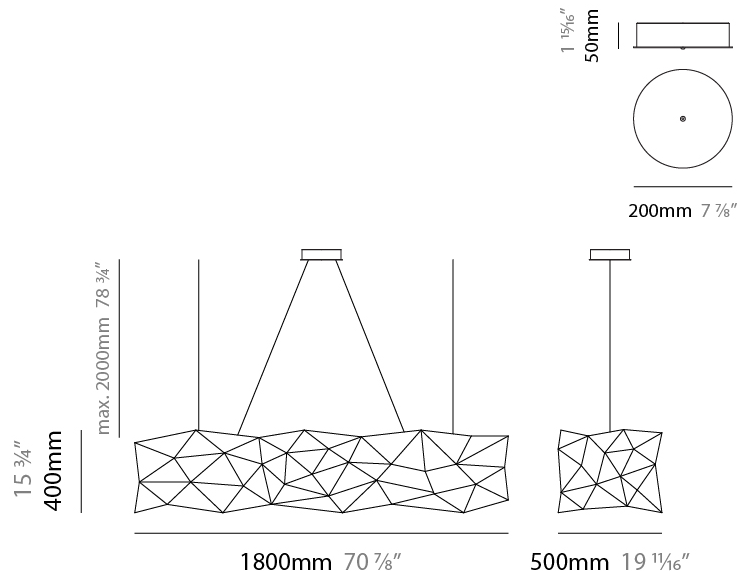

1. To build a product code in our configurator select the specify button on the base model # product page
2. To build a manual product code on this datasheet choose from the options listed below in blue font and add the suffix to the base model #

GENERAL

Series: Universe Abstract
Brand: Quasar
Division: Design
Mounting Type: Suspension
Mounting Location: Ceiling
Subcategory: Ambient

PHYSICAL

Shape: Abstract
Length (mm): 1800
Length (in): 70 ⁷/₈
Width (mm): 500
Width (in): 19 ¹¹/₁₆
Height (mm): 400
Height (in): 15 ³/₄
Max. Overall Height (mm): 2400
Max. Overall Height (in): 92 ¹/₂
Light Distribution: Omnidirectional
Fixture Finish: [NIC / BRA / BBR](#)
Fixture Material: Metal
Upon Request: Custom Sizes

ELECTRICAL

Number of Lamps: 60 + 1
Lamp Type: LED Retrofit
Input Wattage (W): 26.8
Bulb Included: Bulb Included
Max. Wattage Per Lamp (W): 0.33 + 7
Lamp Base: E10 + GU10
Dimming: [Non-Dimming / Phase Dimming (120vac Only)](#)
Driver Included: Yes
Driver Location: Integrated
Driver Type: Constant Voltage - 120/277Vac
Driver Class: Class 2
Input Voltage (V): 120 - 277
Output Voltage (V): 12
Lamp Voltage (V): 12
Upon Request: (Not included - see components) Integral: 0-10Vdc dimming

LED

Color Temperature (°K): [2600 / 3000 / 3500](#)
CRI: >90 CRI
Lamp Life (hrs): 50000

OPTICAL

RATINGS AND CERTIFICATIONS

Certified By: Certified for North American Standards
IP rating: IP20

PROJECT
TYPE
SPECIFIER
QUANTITY
DATE