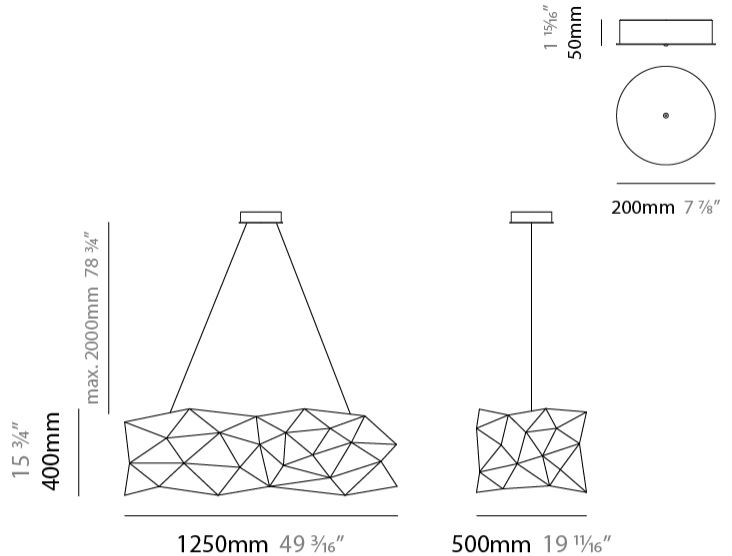

GENERAL

Series: Universe Abstract
Brand: Quasar
Division: Design
Mounting Type: Suspension
Mounting Location: Ceiling
Subcategory: Ambient

PHYSICAL

Shape: Abstract
Length (mm): 1250
Length (in): 49 ³/₁₆"
Width (mm): 500
Width (in): 19 ¹¹/₁₆"
Height (mm): 400
Height (in): 15 ³/₄"
Max. Overall Height (mm): 2400
Max. Overall Height (in): 94 ¹/₂"
Light Distribution: Omnidirectional
Weight (kg): 4
Weight (lbs): 8.8
[Fixture Finish: NIC / BRA / BBR](#)
Fixture Material: Metal
Upon Request: Custom Sizes

ELECTRICAL

Number of Lamps: 50
Lamp Type: LED Retrofit
Input Wattage (W): 16.5
Bulb Included: Bulb Included
Max. Wattage Per Lamp (W): 0.33
Lamp Base: E10
[Dimming: Non-Dimming / Phase Dimming (120vac Only)](#)
Driver Included: Yes
Driver Location: Integrated
Driver Type: Constant Voltage - 120/277Vac
Driver Class: Class 2
Input Voltage (V): 120 - 277
Output Voltage (V): 12
Lamp Voltage (V): 12
Upon Request: (Not included - see components) Integral: 0-10Vdc dimming

LED

Number of LEDs: 50
[Color Temperature (°K): 2600 / 3000 / 3500](#)
Max. Delivered Lumen (lm): 1150 (2600K)
CRI: >90 CRI
Lamp Life (hrs): 50000

OPTICAL

RATINGS AND CERTIFICATIONS

Certified By: Certified for North American Standards
IP rating: IP20