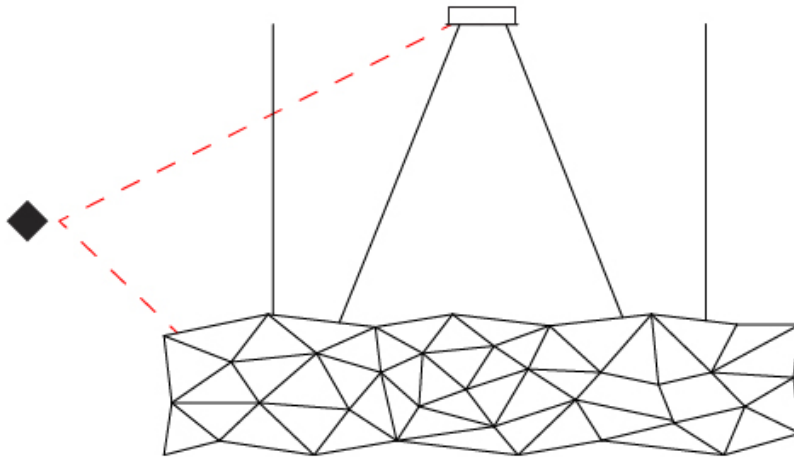

UNIVERSE ABSTRACT SUSPENSION

D101357-

PROJECT

TYPE

SPECIFIER

QUANTITY

DATE

D