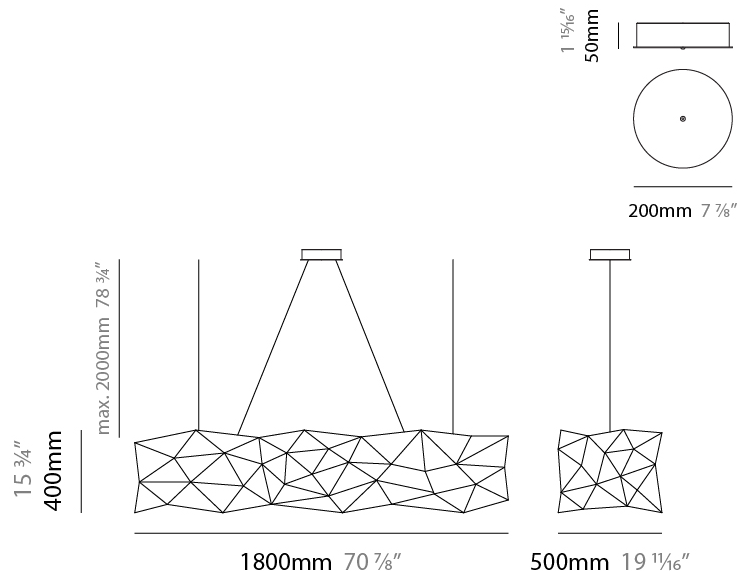

GENERAL

Series: Universe Abstract
Brand: Quasar
Division: Design
Mounting Type: Suspension
Mounting Location: Ceiling
Subcategory: Ambient

PHYSICAL

Shape: Abstract
Length (mm): 1800
Length (in): 70 ⁷/₈
Width (mm): 500
Width (in): 19 ¹¹/₁₆
Height (mm): 400
Height (in): 15 ³/₄
Max. Overall Height (mm): 2400
Max. Overall Height (in): 92 ¹/₂
Light Distribution: Omnidirectional
Weight (kg): 4.5
Weight (lbs): 9.9
[Fixture Finish: NIC / BRA / BBR](#)
Fixture Material: Metal
Upon Request: Custom Sizes

ELECTRICAL

Number of Lamps: 60
Lamp Type: LED Retrofit
Input Wattage (W): 21.78
Bulb Included: Bulb Included
Max. Wattage Per Lamp (W): 0.33
Lamp Base: E10
[Dimming: Non-Dimming / Phase Dimming (120vac Only)](#)
Driver Included: Yes
Driver Location: Integrated
Driver Type: Constant Voltage - 120/277Vac
Driver Class: Class 2
Input Voltage (V): 120 - 277
Output Voltage (V): 12
Lamp Voltage (V): 12
Upon Request: (Not included - see components) Integral: 0-10Vdc dimming

LED

[Color Temperature (°K): 2600 / 3000 / 3500](#)
Max. Delivered Lumen (lm): 1380 (2600K)
CRI: >90 CRI
Lamp Life (hrs): 50000

OPTICAL

RATINGS AND CERTIFICATIONS

Certified By: Certified for North American Standards
IP rating: IP20

PROJECT
TYPE
SPECIFIER
QUANTITY
DATE