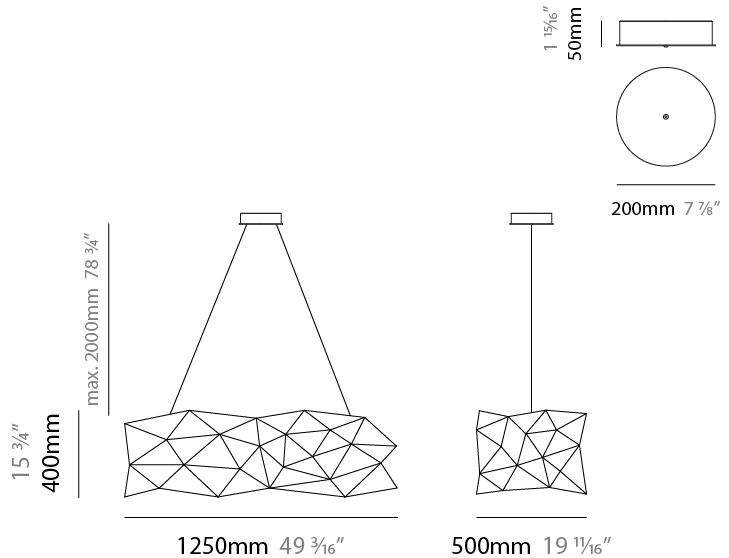

base number   LED Dimming   Color Temperature   Finish Options

1. To build a product code in our configurator select the specify button on the base model # product page
2. To build a manual product code on this datasheet choose from the options listed below in blue font and add the suffix to the base model #

GENERAL

Series: Universe Abstract
Brand: Quasar
Division: Design
Mounting Type: Suspension
Mounting Location: Ceiling
Subcategory: Ambient

PHYSICAL

Shape: Abstract
Length (mm): 1250
Length (in): 49 3/16
Width (mm): 500
Width (in): 19 11/16
Height (mm): 400
Height (in): 15 3/4
Max. Overall Height (mm): 2400
Max. Overall Height (in): 94 1/2
Light Distribution: Omnidirectional
Fixture Finish: [NIC / BRA / BBR](#)
Fixture Material: Metal
Upon Request: Custom Sizes

ELECTRICAL

Number of Lamps: 50 + 1
Lamp Type: LED Retrofit
Input Wattage (W): 23.5
Bulb Included: Bulb Included
Max. Wattage Per Lamp (W): 0.33 + 7
Lamp Base: E10 + GU10
Dimming: [Non-Dimming / Phase Dimming (120vac Only)](#)
Driver Included: Yes
Driver Location: Integrated
Driver Type: Constant Voltage - 120/277Vac
Driver Class: Class 2
Input Voltage (V): 120 - 277
Output Voltage (V): 12
Lamp Voltage (V): 12
Upon Request: (Not included - see components) Integral: 0-10Vdc dimming

LED

Color Temperature (°K): [2600 / 3000 / 3500](#)
CRI: >90 CRI
Lamp Life (hrs): 50000

OPTICAL

RATINGS AND CERTIFICATIONS

Certified By: Certified for North American Standards
IP rating: IP20