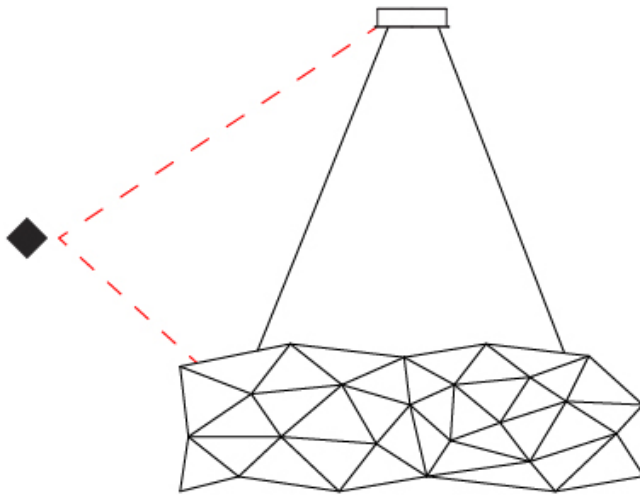

UNIVERSE ABSTRACT SUSPENSION

D101353-

PROJECT

TYPE

SPECIFIER

QUANTITY

DATE